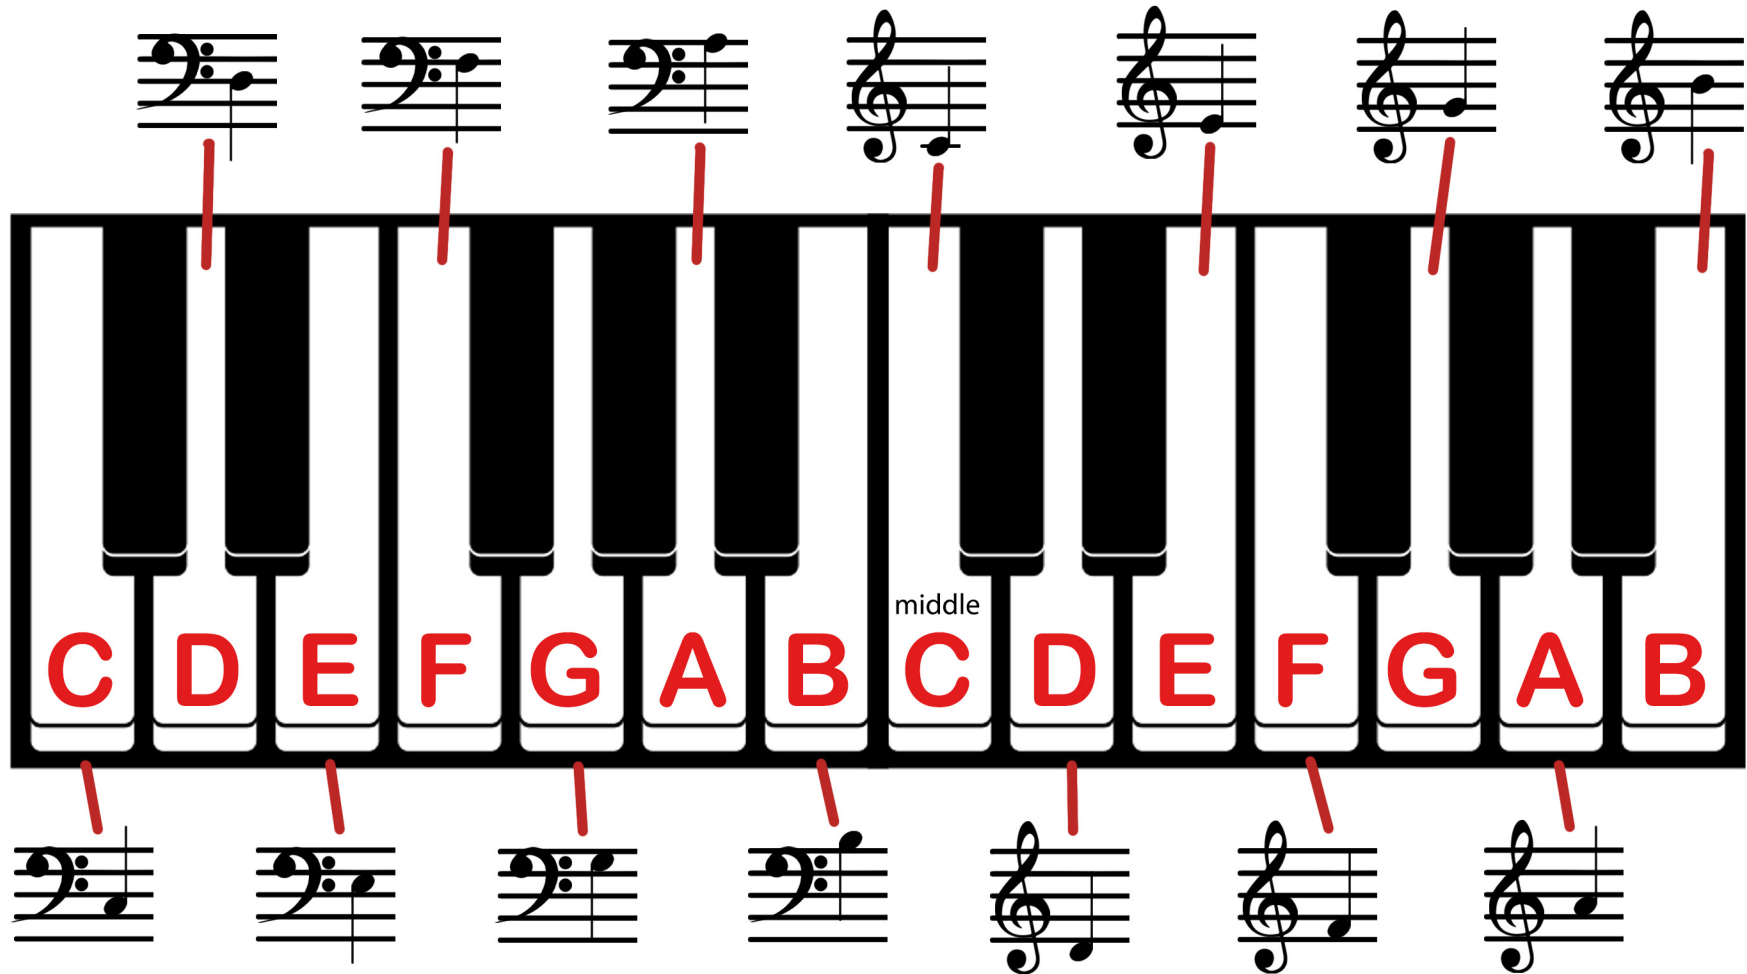

piano keys with note names

piano keys with note names

piano keys with note names

The diagram illustrates a piano keyboard with musical notation and note names. The keyboard is divided into three octaves. The middle octave is labeled "middle". The notes are color-coded: black keys are orange, and white keys are green. Red lines connect the notes on the keyboard to their corresponding musical notation on staves above and below.

Octave	Key Color	White Note	Black Note	Black Note	Black Note
Top	Black	C#	D#	F#	G#
Top	Black	D#	E#	G#	A#
Top	White	E	F	G	A
Top	White	F	G	A	B
Middle	Black	C#	D#	F#	G#
Middle	Black	D#	E#	G#	A#
Middle	White	E	F	G	A
Middle	White	F	G	A	B
Bottom	Black	C#	D#	F#	G#
Bottom	Black	D#	E#	G#	A#
Bottom	White	E	F	G	A
Bottom	White	F	G	A	B