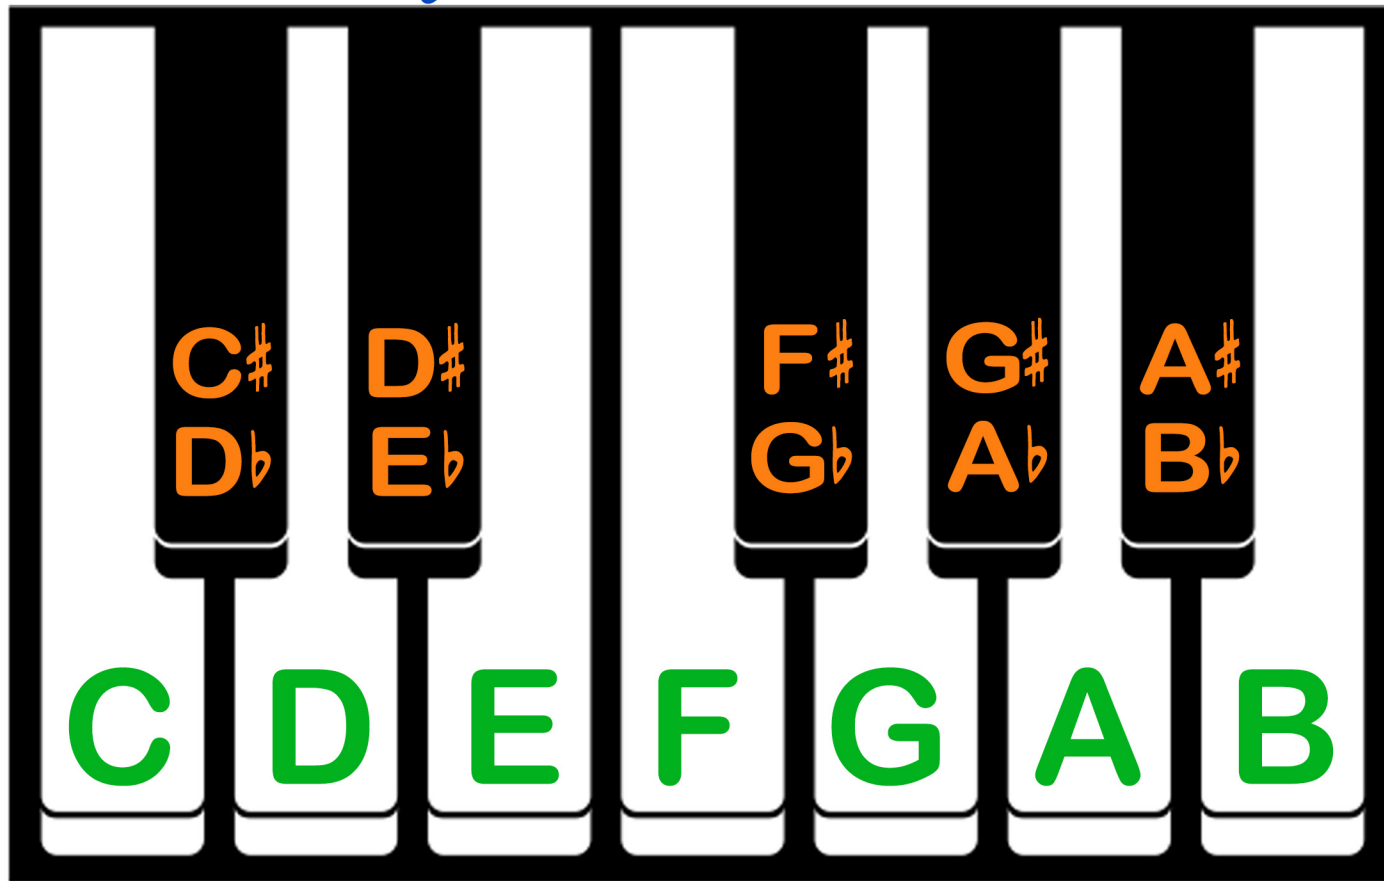

piano keys with note names

piano keys with note names

piano keys with note names

The diagram illustrates a piano keyboard with musical notation and note names. The keyboard is divided into three octaves. The middle octave is labeled "middle". The notes are color-coded: black keys are orange, and white keys are green. Red lines connect the notes on the keyboard to their corresponding musical notation on staves above and below.

Octave	Key Color	White Note	Black Note	Black Note	Black Note
Top	Black	C#	D#	F#	G#
Top	Black	D#	E#	G#	A#
Top	White	E	F	G	A
Top	White	F	G	A	B
Middle	Black	C#	D#	F#	G#
Middle	Black	D#	E#	G#	A#
Middle	White	E	F	G	A
Middle	White	F	G	A	B
Bottom	Black	C#	D#	F#	G#
Bottom	Black	D#	E#	G#	A#
Bottom	White	E	F	G	A
Bottom	White	F	G	A	B